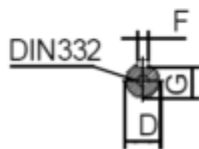

Data Sheet

Article number: 250316000426

Description: Kleedrive T3C 315L1-4 160.0KW 1400 rpm
3x400/690V 50HZ IP55 B34 Eff=95,8%

Measures

| | | |
|-----------|----------|-----------|
| A = 508 | F = 22 | P = |
| AA = 628 | G = 71 | R = |
| AC = Ø680 | H = 315 | S = - |
| AD = 825 | HD = 510 | T = |
| B = 508 | K = Ø28 | TBH = 350 |
| C = 216 | L = 1385 | TBS = 200 |
| D = Ø80 | M = | TBW = 290 |
| E = 170 | N = | |